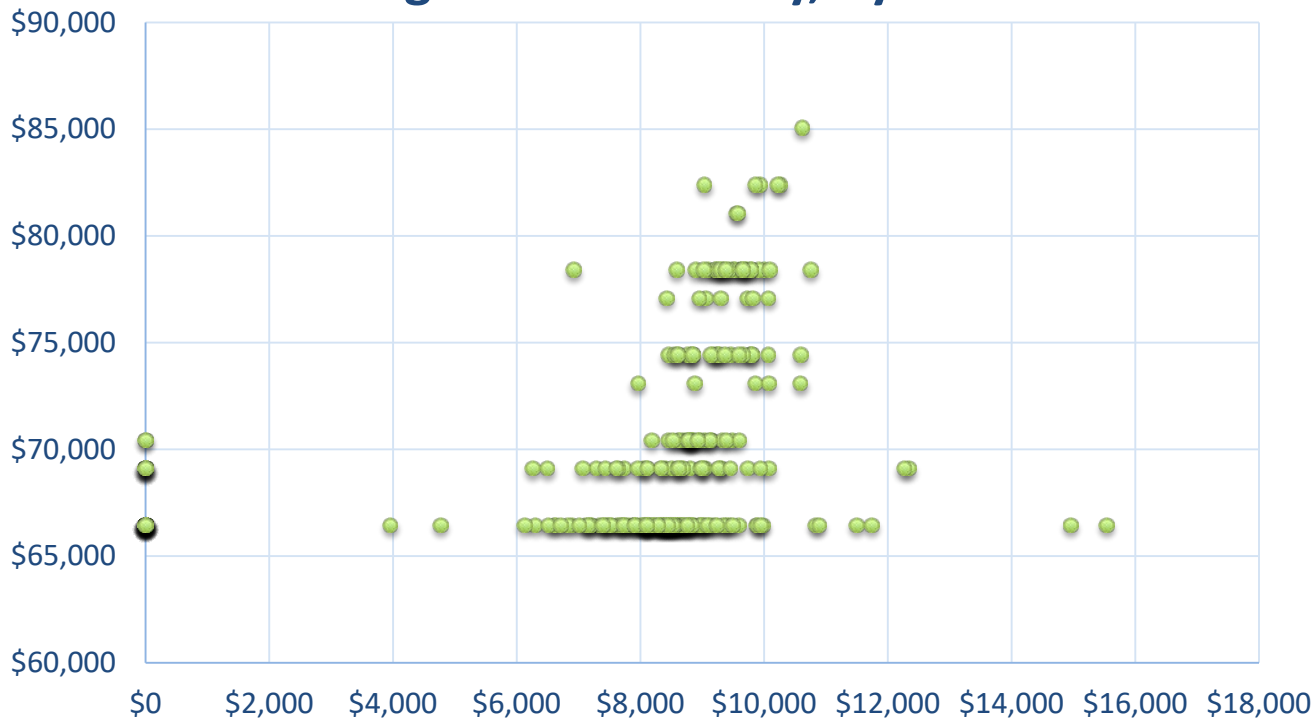

Per-Student Special Education Funding vs Average Teacher Salary, By District