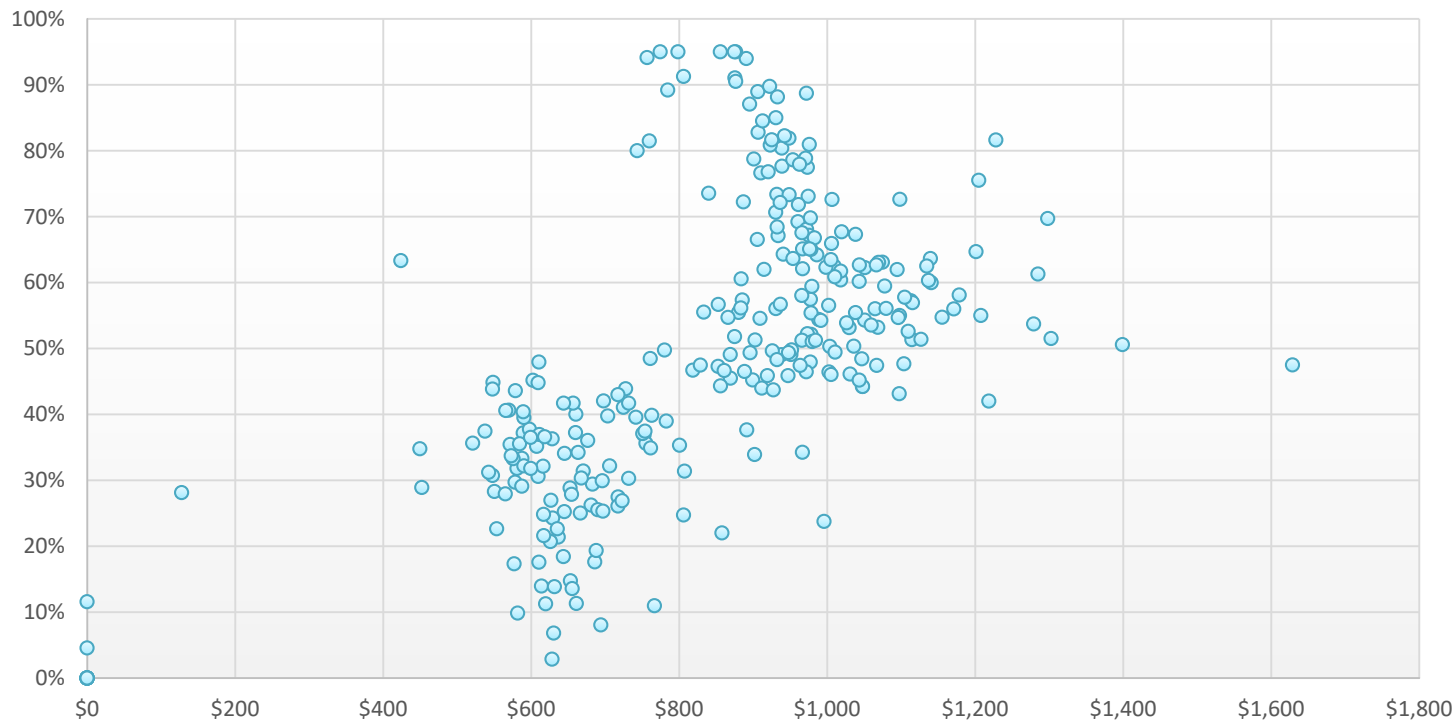

Equity in Education Funding

A Deeper Dive

May 29, 2018

Working to improve public education in Washington state from cradle to career with ample, equitable, and stable funding.

Per-Student LAP funding vs Low-Income Enrollment