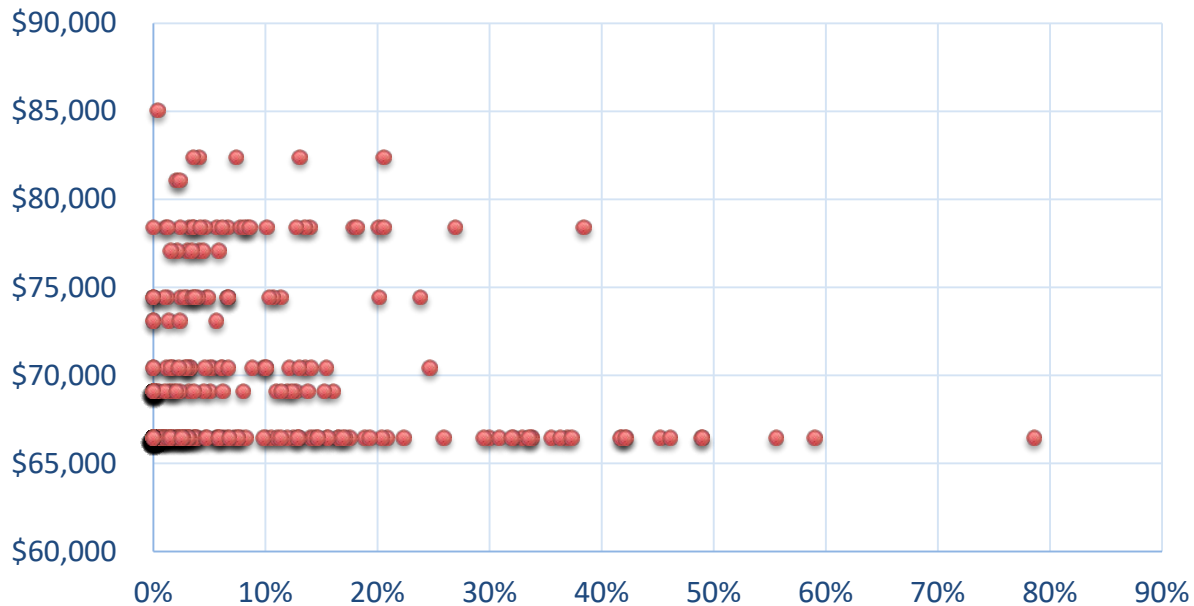

ELL Enrollment vs. Teacher Salary, By District